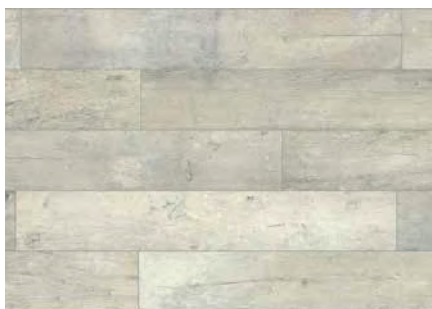

R118

Ardesia

Flooring: R072 **Derelicta**, SO

---

thickness 4 mm
format 2800 x 1230 mm
texture PT
Peetah