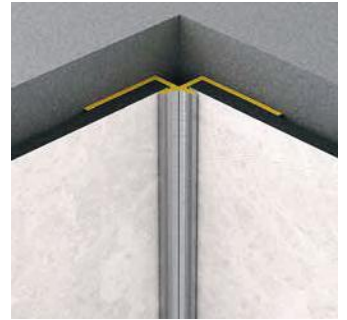

# Slate Grey

---

---

<b>thickness</b>	4 mm
<b>format</b>	2800 x 1230 mm
<b>texture</b>	PT Peetah

---

profiles, connectors

Internal corner - profile 2800 mm

External corner - profile 2800 mm