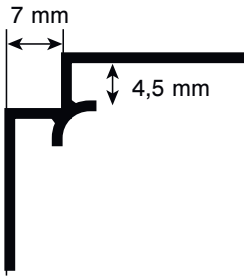

# Slate Grey

---

---

<b>thickness</b>	4 mm
<b>format</b>	2800 x 1230 mm
<b>texture</b>	PT Peetah

---

profiles, connectors

Internal corner - profile 2800 mm

External corner - profile 2800 mm

C - profile - 2800 mm

T - profile - 2800 mm

---