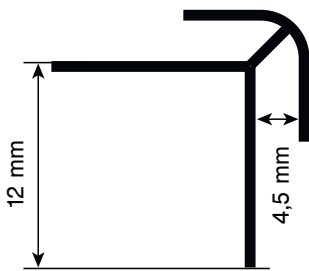

# Slate Grey

---

---

<b>thickness</b>	4 mm
<b>format</b>	2800 x 1230 mm
<b>texture</b>	PT Peetah

---

profiles, connectors

Internal corner - profile 2800 mm

External corner - profile 2800 mm

C - profile - 2800 mm

T - profile - 2800 mm

---