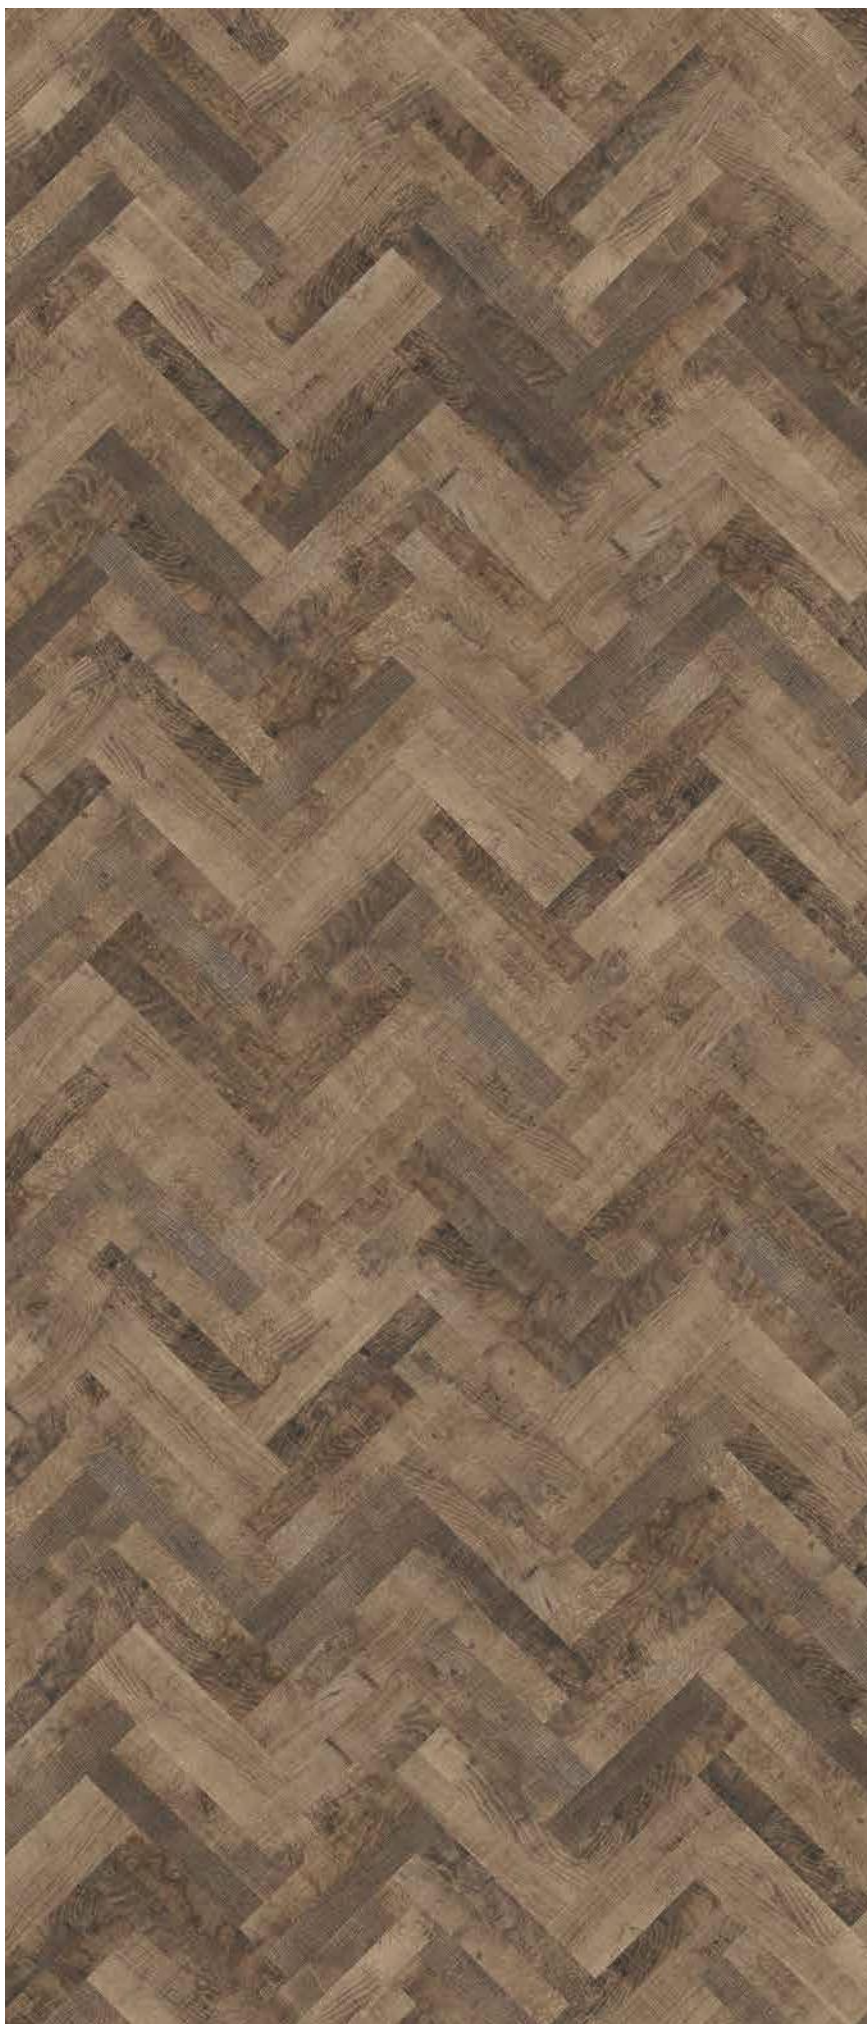

R099

Vintage Herringbone

---

thickness	4 mm
format	2800 x 1230 mm
texture	PT Peetah