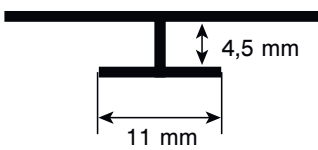

T - profile - 2800 mm